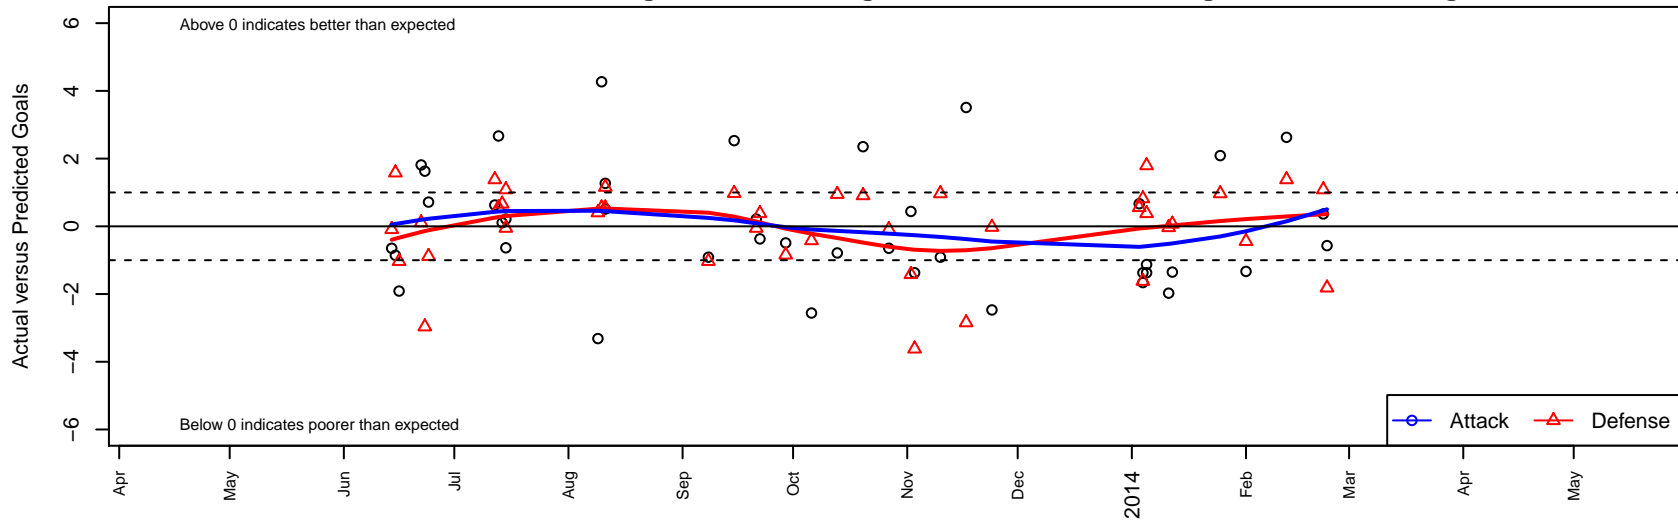

WPFC White B97
Dots are actual minus expected GF (blue circles) and GA (red triangles).
Blue line is smoothed change in attack strength. Red is smoothed change in defense strength.